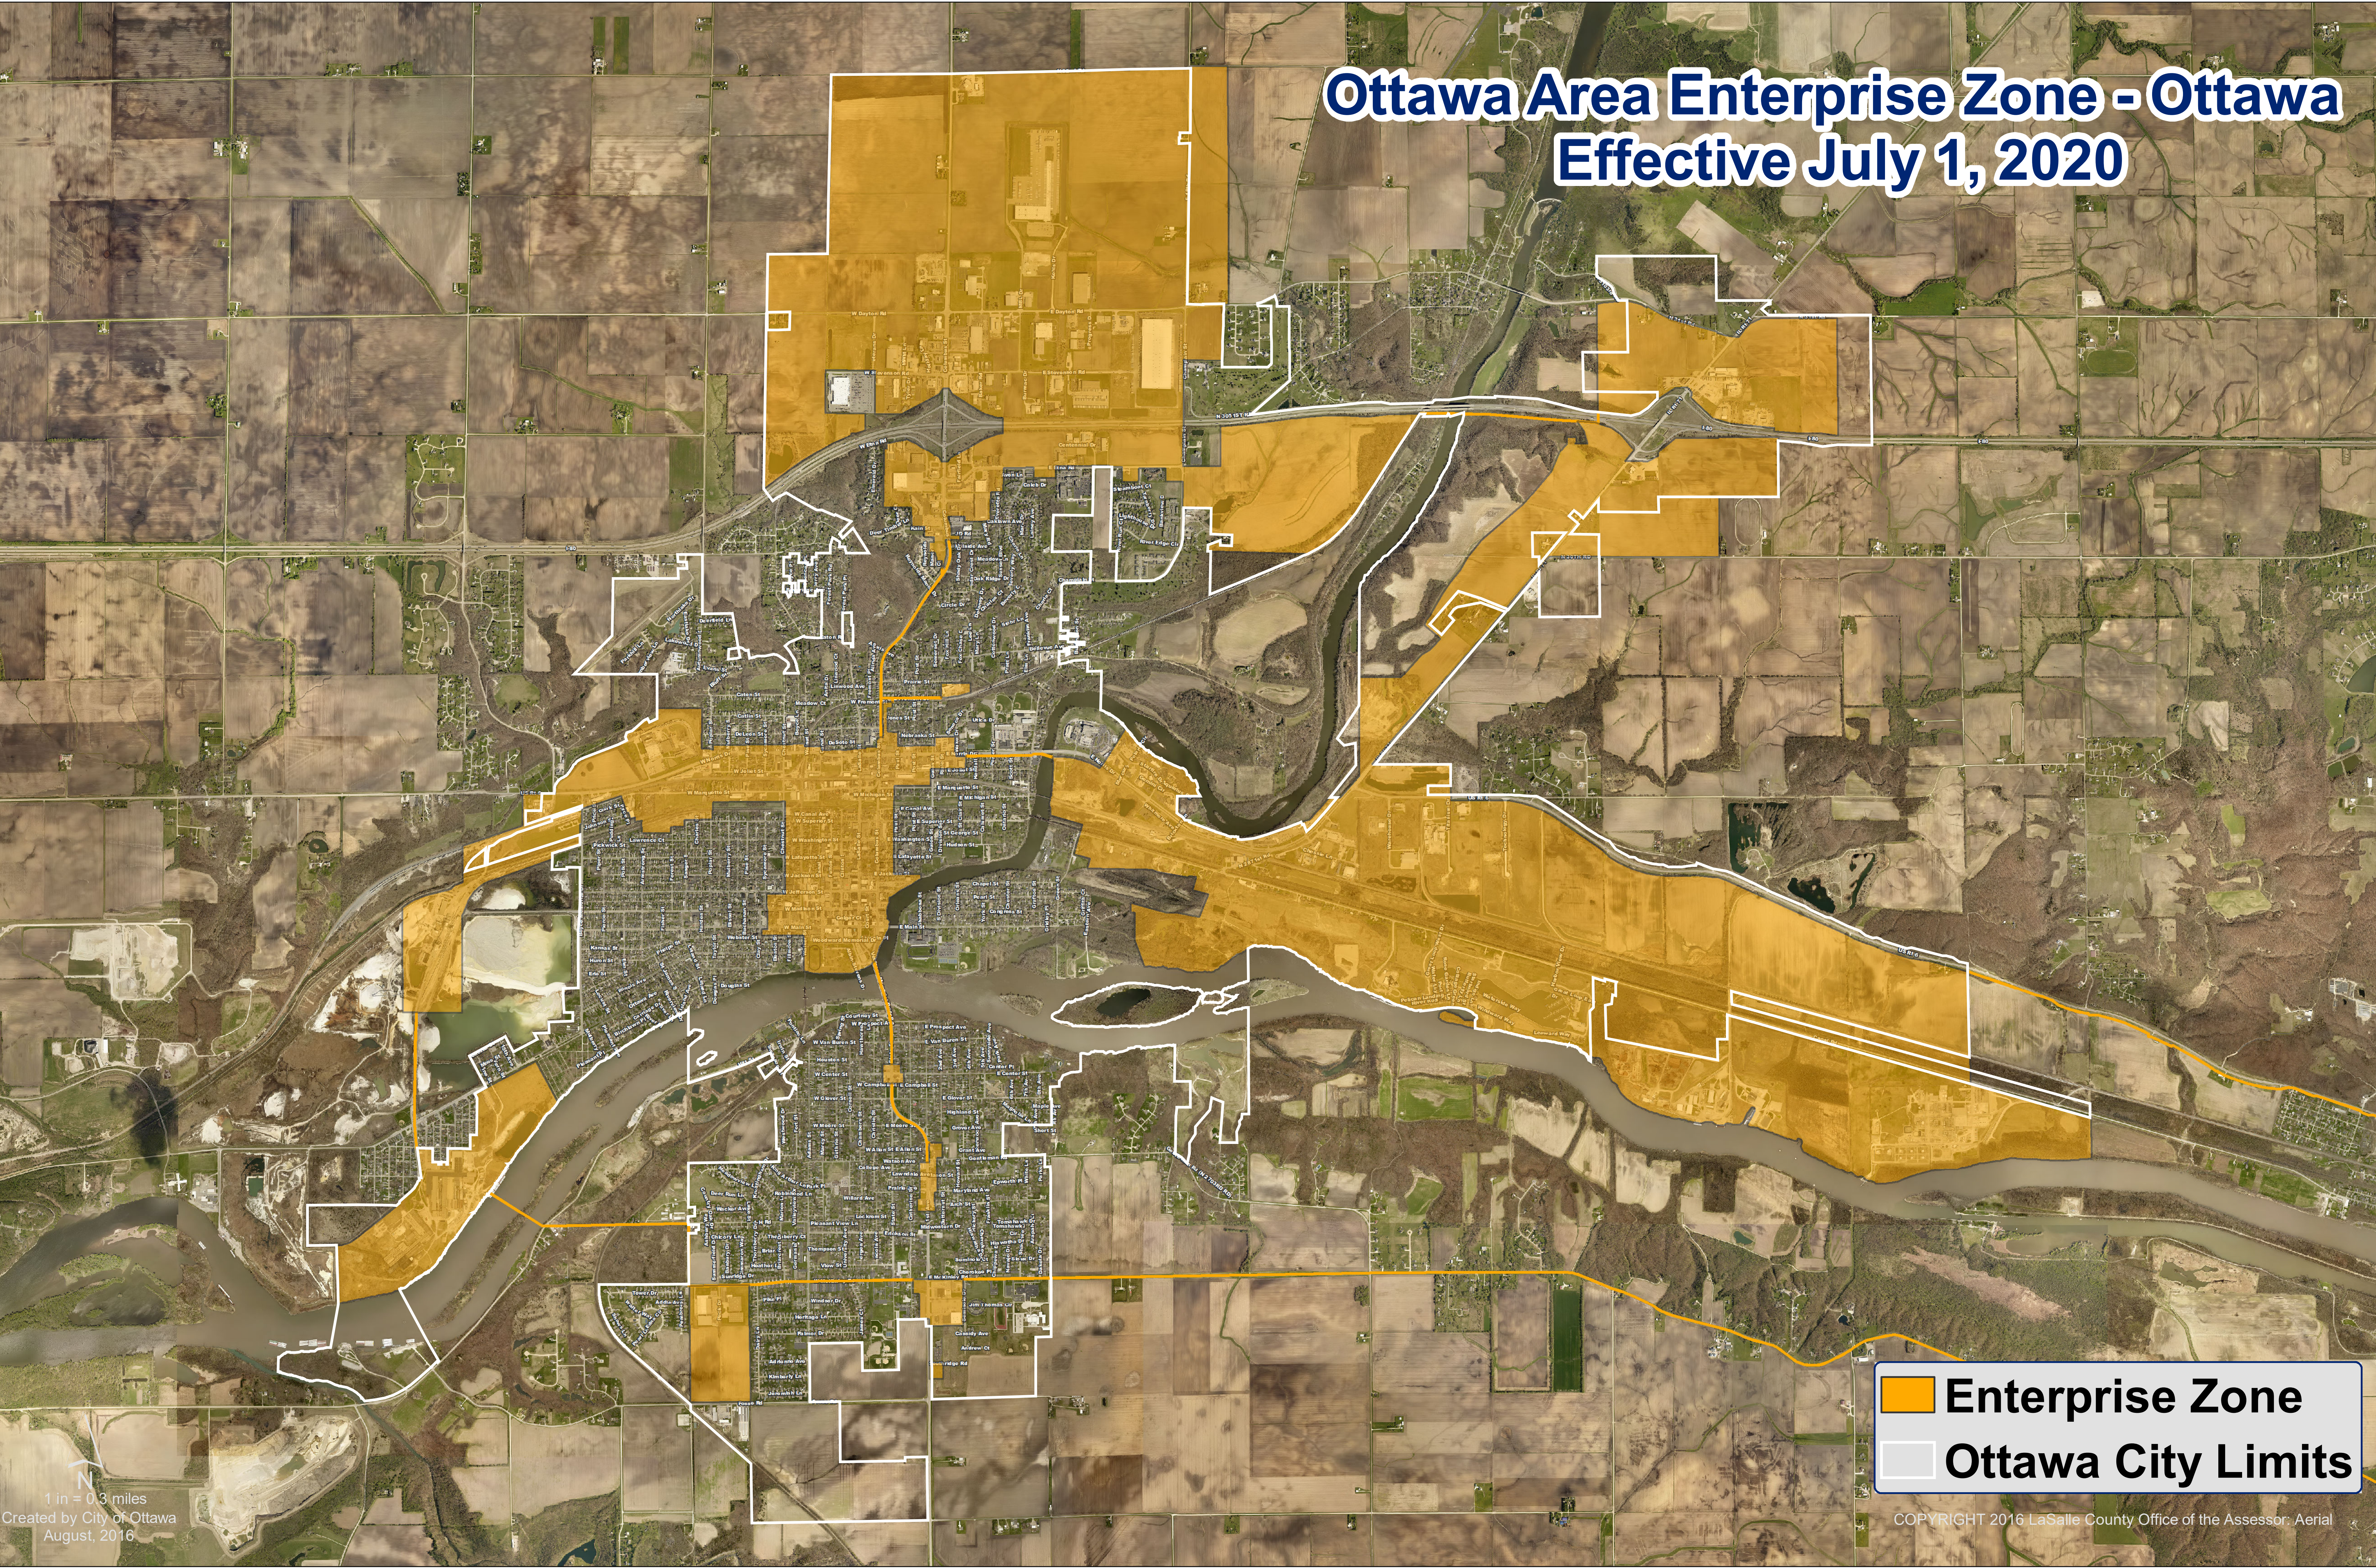

Ottawa Area Enterprise Zone - Ottawa Effective July 1, 2020

 **Enterprise Zone**
 **Ottawa City Limits**

1 in = 0.3 miles
Created by City of Ottawa
August, 2016

COPYRIGHT 2016 LaSalle County Office of the Assessor: Aerial