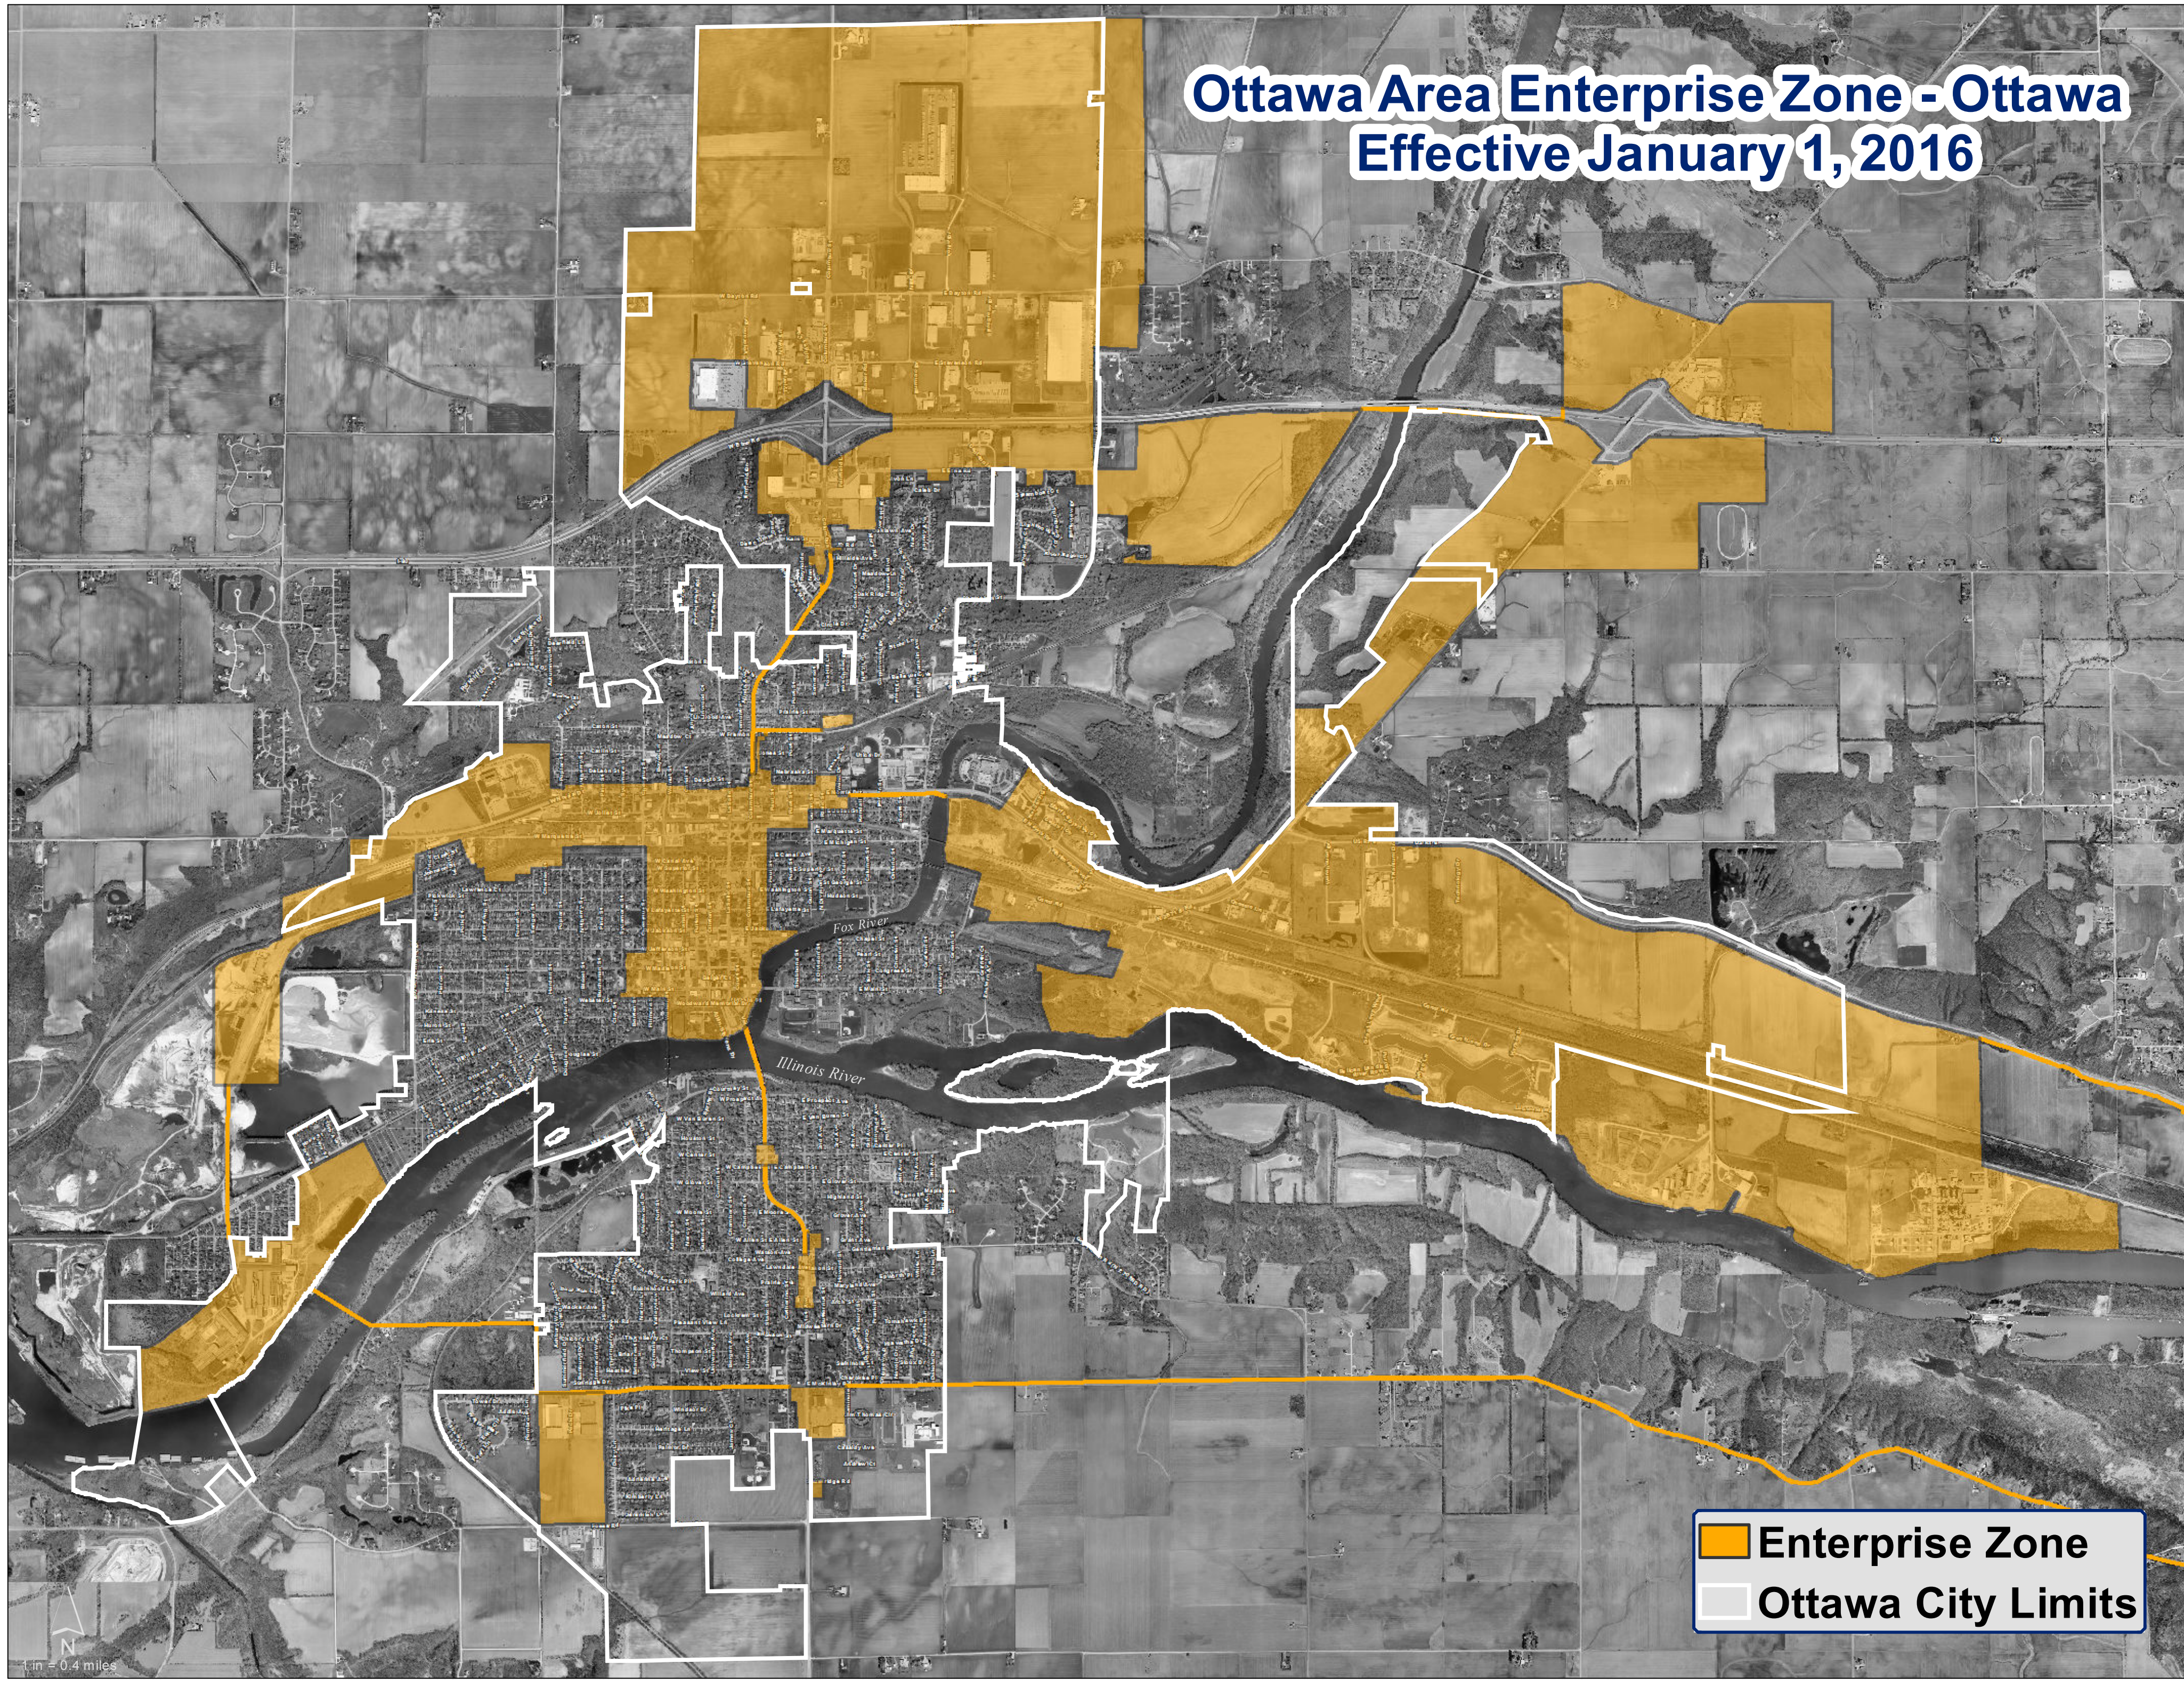

Ottawa Area Enterprise Zone - Ottawa Effective January 1, 2016

Enterprise Zone
Ottawa City Limits

1 in = 0.4 miles